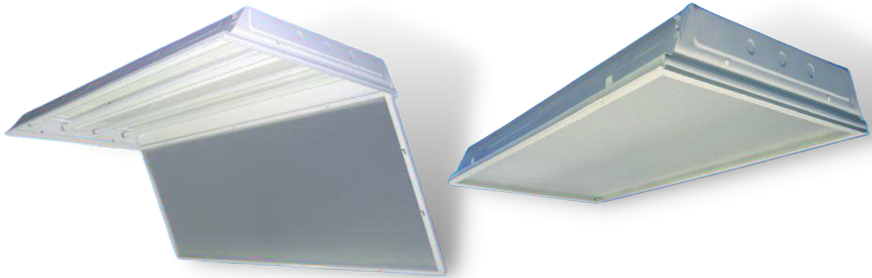

IPD LAY IN ACOUSTIC

Description

The IPD series Lay in Troffers are especially designed for maximum flexibility permitting quick and easy installation on all types of inverted "T" grid ceiling systems. Affords a comfortable environment for recessed general lighting applications such as offices, schools, hospitals merchandising areas, etc.