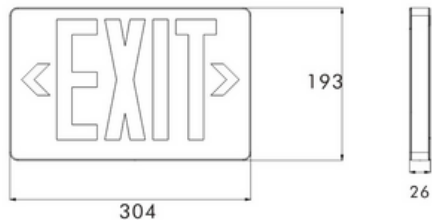

Dimensions

Ordering Information

ITEM #	WATTAGE	LUMENS	COLOR TEMP.	DIMENSIONS	IP RANK	QTY/BOX
IP-SOLAR-SL-30W	30W	3900lm	6500K	190*320mm 7.48" X 12.60"	IP65	10 EA.
IP-SOLAR-SL-60W	60W	7800lm	6500K	210*410mm 8.27" X 16.14"	IP65	10 EA.
IP-SOLAR-SL-90W	90W	11700lm	6500K	230*530mm 9.06" X 20.87"	IP65	10 EA.

Ordering Information

ITEM #	WATTAGE	LUMENS	COLOR TEMP.	DIMENSIONS	IP RANK	QTY/BOX
IP-EL	1.2W	160lm	6500K	4.13" x 6.89"	IP20	12 EA.

ULTRA THIN RED LETTERS EXIT SIGN

Description

a.Ultra Thin Red Letters Exit Sign for exit applications. UL94V-0 Flame Rating. Easy installation. Ultra-Bright Red letters. 90 minute emergency operation.

Ordering Information

ITEM #	WATTAGE	LUMENS	COLOR TEMP.	DIMENSIONS	IP RANK	QTY/BOX
IP-ES	1W	N/A	N/A	193*304*26mm 7.60" X 11.97" X 1.02"	IP20	6 EA.

LED FLOOD LIGHT

Description

LED Flood Light for your outdoor applications. Waterproof and great illumination. Classic simple design. Durable material. Black color.

Ordering Information

ITEM #	WATTAGE	LUMENS	COLOR TEMP.	DIMENSIONS	IP RANK	QTY/BOX
IP-FL-10W	10W	1100lm	6500K	100*80*20mm (3.94" X 3.15" X 0.79")	IP65	100 EA.
IP-FL-20W	20W	2200lm	6500K	120*93*22mm (4.72" X 3.66" X 0.87")	IP65	60 EA.
IP-FL-30W	30W	3300lm	6500K	160*120*29mm (6.30" X 4.72" X 1.14")	IP65	40 EA.
IP-FL-50W	50W	5500lm	6500K	210*160*30mm (8.30" X 6.30" X 1.18")	IP65	20 EA.
IP-FL-100W	100W	11000lm	6500K	271*220*36mm (10.67" X 8.66" X 1.42")	IP65	20 EA.
IP-FL-200W	200W	22000lm	6500K	380*280*40mm (14.96" X 11.02" X 1.57")	IP65	5 EA.