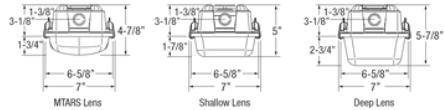

Ordering Information

ITEM #	DESCRIPTION	DETAILS
IPG-032	IPGE-232-MV (CON BALAST)	4 ft Gasketed Enclosure Damp Tight for 2 tubes with ballast
IPG-120	IPGE-LED-2 TUBOS- 4 FT (TUBOS INCLUIDOS)	4 ft Gasketed Enclosure Damp Tight with 2 LED tubes
74,85	IPGE-LED-2 TUBOS- 4 FT (SIN TUBOS)	4 ft Gasketed Enclosure Damp Tight for 2 LED tubes
IPG-043	IPGE-259-T8-MV (CON BALAST)	8 ft Gasketed Enclosure Damp Tight for 2 tubes with ballast
IPG-130	IPGE-LED-2 TUBOS-8 FT (TUBOS INCLUIDOS)	8 ft Gasketed Enclosure Damp Tight with 2 LED tubes
IPG-135	IPGE-LED-2 TUBOS-8 FT (SIN TUBOS)	8 ft Gasketed Enclosure Damp Tight for 2 LED tubes
IPG-140	IPGE-432-8FT-T8-MV (PARA 4 TUBOS)	
IPG-145	IPGE-LED-432-8FT (PARA 4 TUBOS) (SIN TUBOS)	
IPG-155	IPGE-ECO-LED-4FT 2 TUBOS (SIN TUBOS)	4 ft Economic Gasketed Enclosure Damp Tight with 2 LED tubes
IPG-160	IPGE-ECO-LED-4FT 2 TUBOS (TUBOS INCLUIDOS)	4 ft Economic Gasketed Enclosure Damp Tight for 2 LED tubes