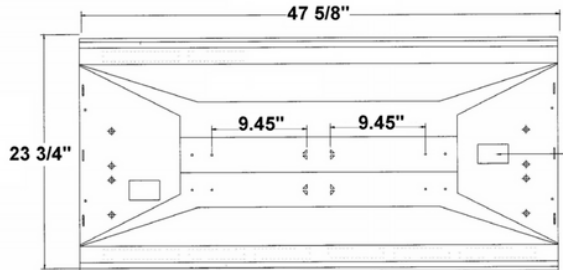

Ordering Information

ITEM #	DESCRIPTION	DETAILS
IPD-106	IPD-232-U-MV (2 FT x 2 FT) (CON BALAST)	Acoustic 2x2 for 2 U tubes with ballast
IPD-108	IPD-LED-U (2 FT x 2 FT) (SIN TUBOS)	Acoustic 2x2 for 2 LED U tubes
IPD-502	IPD-LED-2 TUBOS-2 FT x 2 FT (TUBOS INCLUIDOS)	Acoustic 2x2 with 2 LED tubes
IPD-504	IPD-LED-2 TUBOS-2 FT x 2 FT (SIN TUBOS)	Acoustic 2x2 for 2 LED tubes
IPD-630	IPD-LED-3 TUBOS-2 FT x 2 FT (TUBOS INCLUIDOS)	Acoustic 2x2 with 3 LED tubes
IPD-635	IPD-LED-3 TUBOS-2 FT x 2 FT (SIN TUBOS)	Acoustic 2x2 for 3 LED tubes
IPD-624	IPD-LED-4 TUBOS-2 FT x 2 FT (TUBOS INCLUIDOS)	Acoustic 2x2 with 4 LED tubes
IPD-639	IPD-LED-4 TUBOS-2 FT x 2 FT (SIN TUBOS)	Acoustic 2x2 for 4 LED tubes
IPD-371	IPD-LED-4 TUBOS-2 FT x 2 FT (SIN TUBOS)	Acoustic 2x4 for 3 tubes with ballast
IPD-631	IPD-LED-3 TUBOS-2 FT x 4 FT (TUBOS INCLUIDOS)	Acoustic 2x4 with 3 LED tubes
IPD-666	IPD-LED-3 TUBOS-2 FT x 4 FT (SIN TUBOS)	Acoustic 2x4 for 3 LED tubes
IPD-508	IPD-432-MV (2 FT X 4 FT) (CON BALAST)	Acoustic 2x4 for 4 tubes with ballast
IPD-652	IPD-LED-4 TUBOS-2 FT x 4 FT (TUBOS INCLUIDOS)	Acoustic 2x4 with 4 LED tubes
IPD-626	IPD-LED-4 TUBOS-2 FT x 4 FT (SIN TUBOS)	Acoustic 2x4 for 4 LED tubes