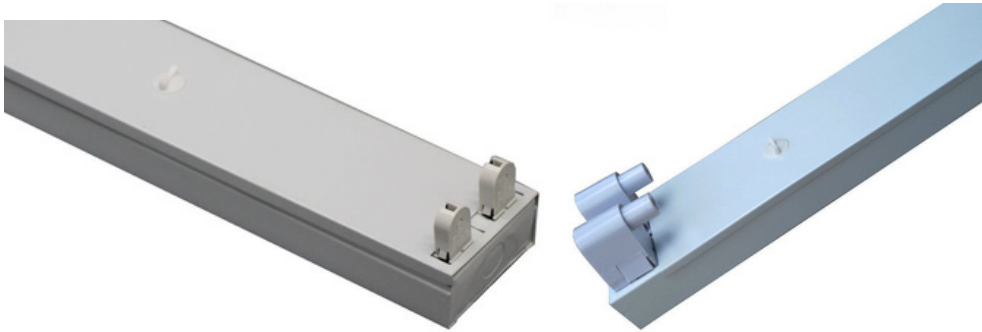

STRIP LIGHT FOR LED OR FLUORESCENT TUBES

Description

This very popular two (2) lamp strip channel is ideally used for applications such as showcases, store windows, valance or cove lighting, workshops, etc. They may be surface-mounted or suspended by chains or rod hangers.