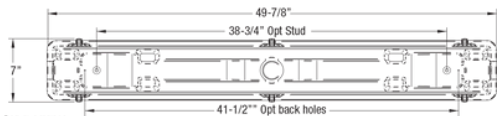

TOP VIEW

SIDE VIEW